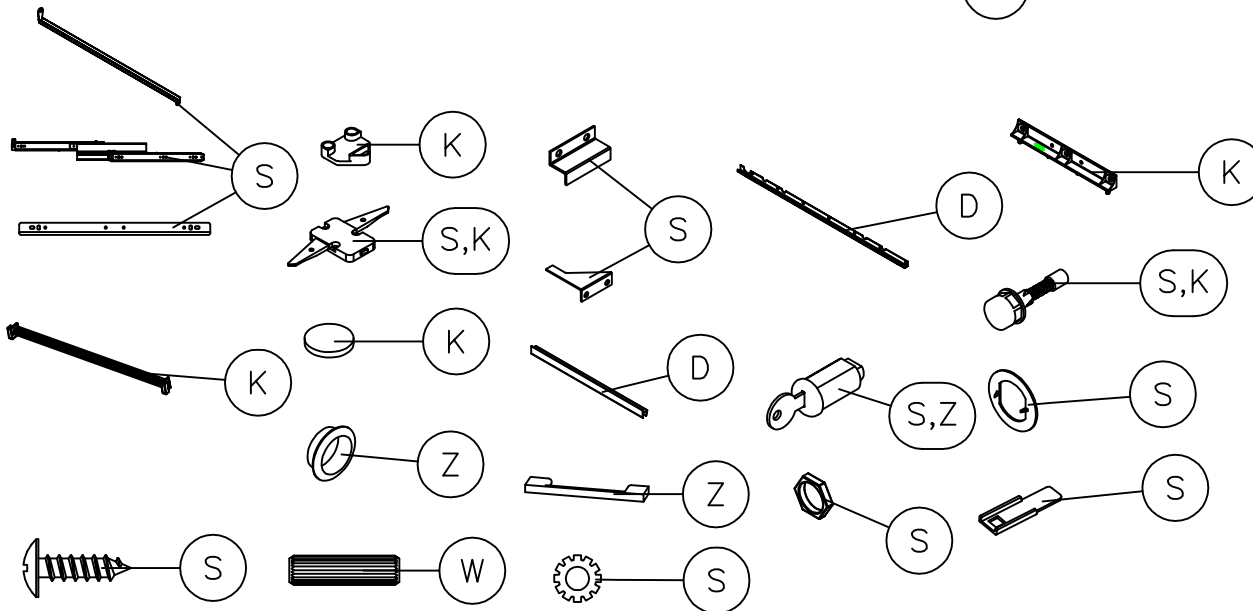

REALIZE

1-800-950-4782

- ALUMINUM: A
- FABRIC: F
- GLASS: G
- STEEL: S
- WOOD: W
- ZINC: Z
- PLASTIC 1: B
- PLASTIC 2: C
- PLASTIC 3: D
- PLASTIC 4: E
- PLASTIC 5: H
- PLASTIC 6: J
- PLASTIC 7: K
- PLASTIC 9: L

RECOMMENDED TOOLS

Estimated Disassembly Time: 10 min