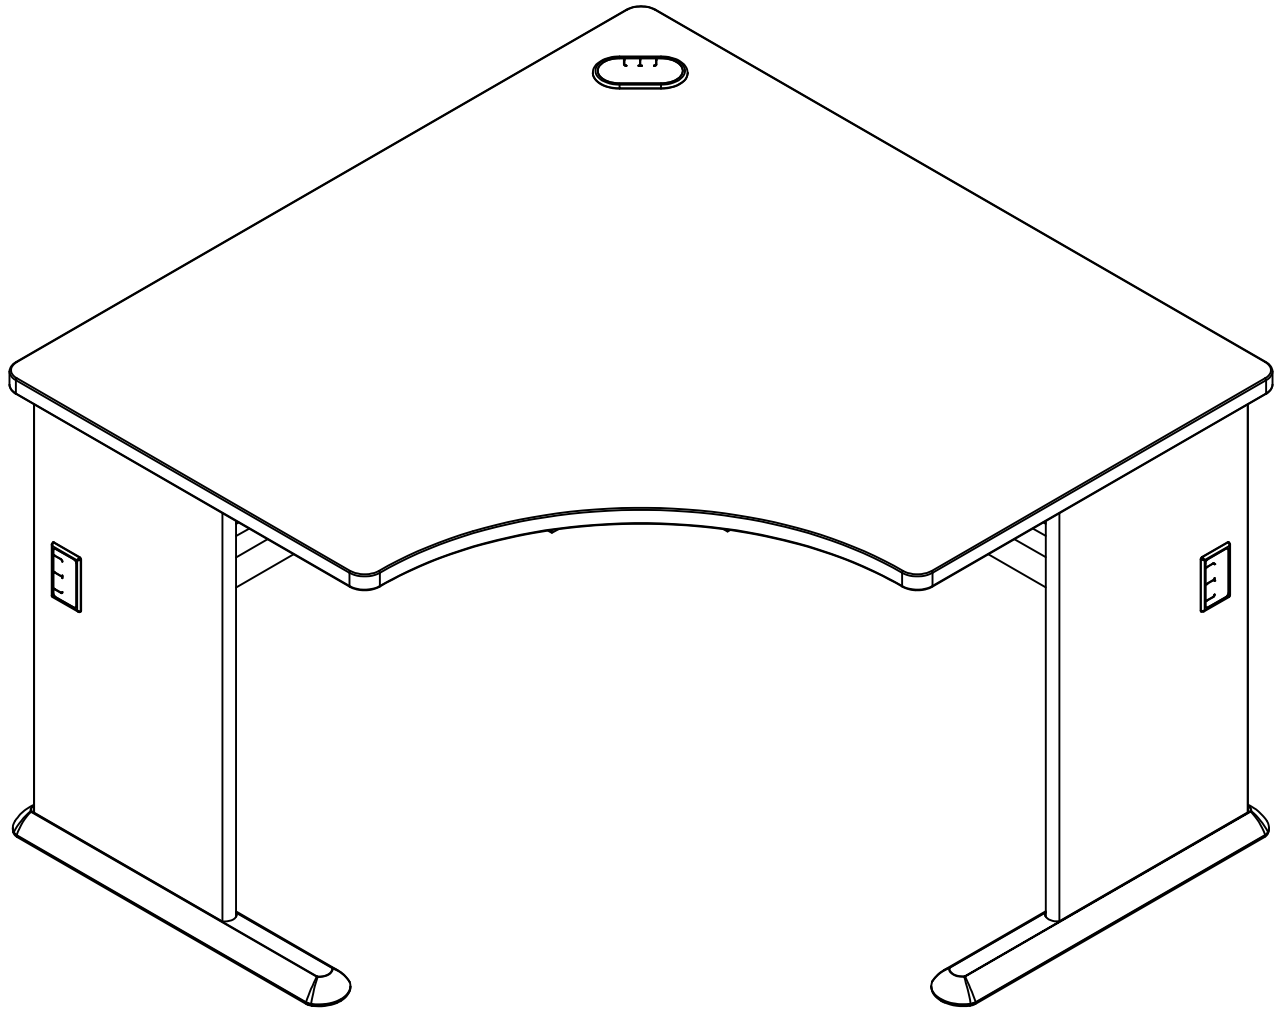

## 48W CORNER DESK

**NEED HELP?**  
Call 1-800-950-4782  
[www.bushbusinessfurniture.com](http://www.bushbusinessfurniture.com)

Lot Code #